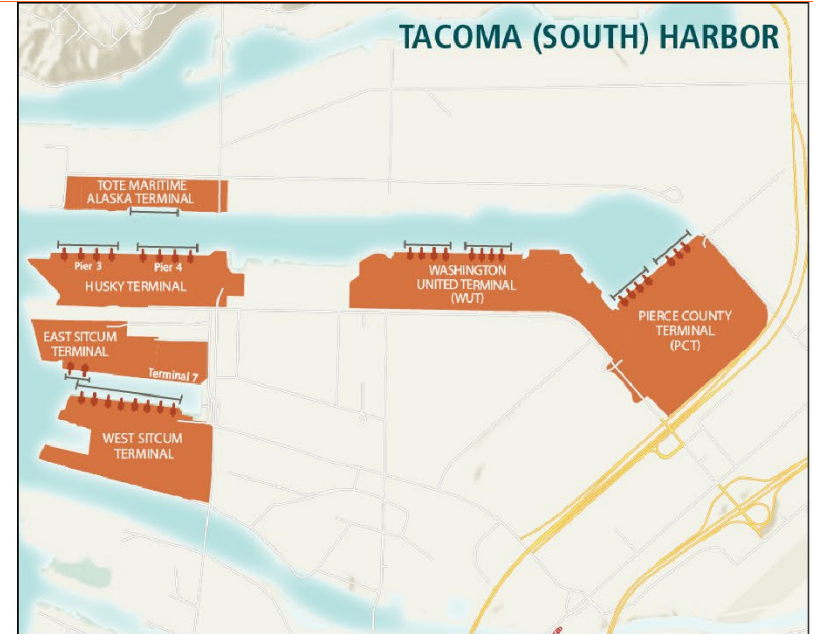

^{*} Evergreen does not call at Terminal 18

^{a)} Hakata calls are fortnightly; Hakata served via feeder in winter ^{b)} Hakata served via feeder during winter

Gemini Cooperation Hapag-Lloyd, Maersk

Ocean Alliance CMA CGM, COSCO Shipping, Evergreen, OOCL

Premier Alliance HMM, Ocean Network Express (ONE), Yang Ming

Independent Independent carrier or service not alliance affiliated

Based on information provided as of 02/21/2026. Subject to change.

TERMINAL BERTH MAPS

TERMINAL 5

Operated by SSA Terminals

- MSC

TERMINAL 30

Alternative Maritime Use

TERMINAL 18

Operated by SSA Terminals

- ANL
- CMA CGM
- COSCO SHIPPING
- ESL/UWL
- Evergreen
- Hapag-Lloyd
- Maersk
- OOCL
- SM Line
- Swire Shipping

EAST SITCUM TERMINAL

Alternative Maritime Use

WEST SITCUM TERMINAL

Operated by SSA Terminals Tacoma LLC

- Matson

PIERCE COUNTY TERMINAL (PCT)

Operated by Everport Terminal Services

- CMA CGM
- COSCO SHIPPING
- Evergreen
- OOCL