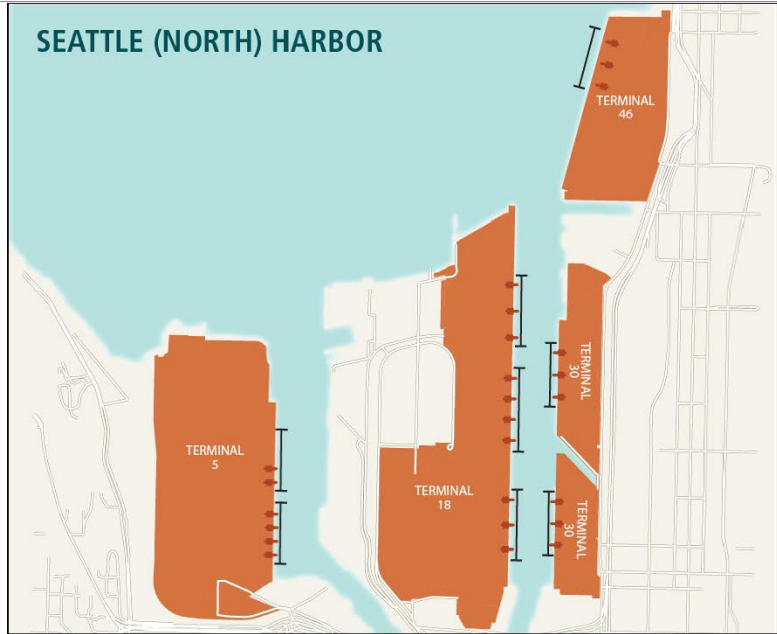

^{*} Evergreen does not call at Terminal 18

^{a)} Hakata calls are fortnightly; Hakata served via feeder in winter ^{b)} Hakata served via feeder during winter

Gemini Cooperation Hapag-Lloyd, Maersk

Ocean Alliance CMA CGM, COSCO Shipping, Evergreen, OOCL

Premier Alliance HMM, Ocean Network Express (ONE), Yang Ming

Independent Independent carrier or service not alliance affiliated

Based on information provided as of 02/21/2026. Subject to change.

TERMINAL BERTH MAPS

TERMINAL 5

Operated by SSA Terminals

- MSC

TERMINAL 30

Alternative Maritime Use

TERMINAL 18

Operated by SSA Terminals

- ANL
- CMA CGM
- COSCO SHIPPING
- ESL/UWL
- Evergreen
- Hapag-Lloyd
- Maersk
- OOCL
- SM Line
- Swire Shipping